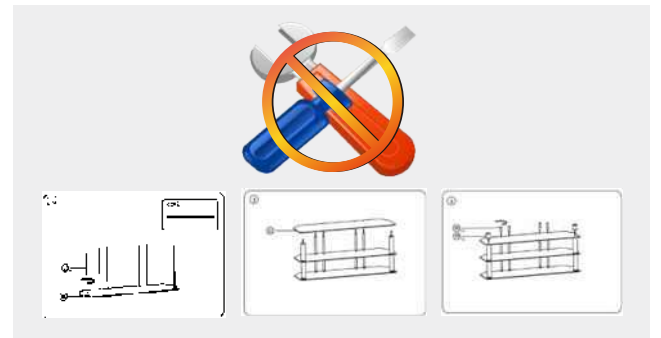

SH 124FS Tv Stand

**Silk screen tempered glass
Black painted steel back
column and legs**

min30mm-max625mm
min75mm-max400mm
1300mm
1200mm
400mm
403mm
330mm

Screen Size
32"-65"

VESA Compatible
200x200,300x200,
300x300,400x200,
400x300,400x400,
600x400

RATED
Weight Capacity
40kg/88lbs

Amazingly LOW PRICE
up to 20% lower with normal model.

Mail-friendly Packing

Easy Installation
1-2-3 Steps Only.